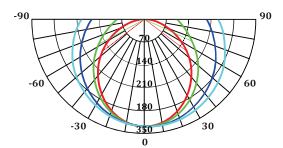

Dimension ( mm )

Light Distribution Curve

\* Easy maintenance

- Modular LED for easy replacement
- Opening and closing possible of LED module part and power supply part
- Customizable beam angle
- Temperature max 50°